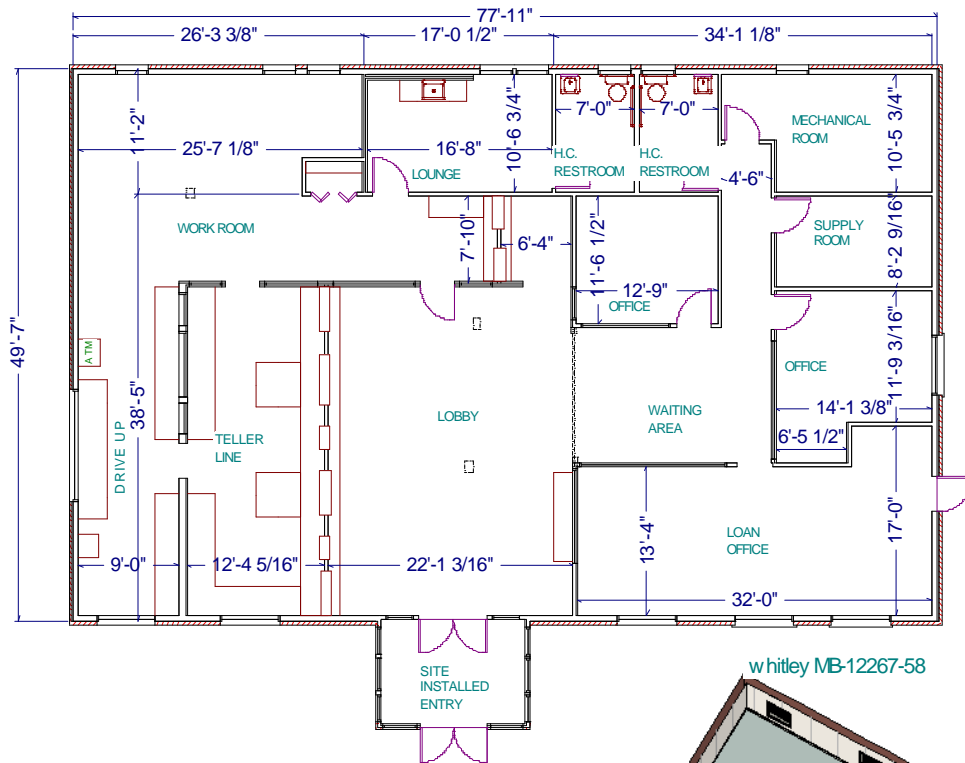

Model # MB-12267-58

BANK BUILDINGS

Photos are for illustration - see model # specifications for actual items and finishes..

whitley MB-12267-58

Whitley—Model MB-12267-58

201 W. First St.
South Whitley IN 46787
Phone 260-723-5131
Fax 260-723-6949
E-Mail <whitley@whitleyman.com>
Internet <<http://www.whitleyman.com>>