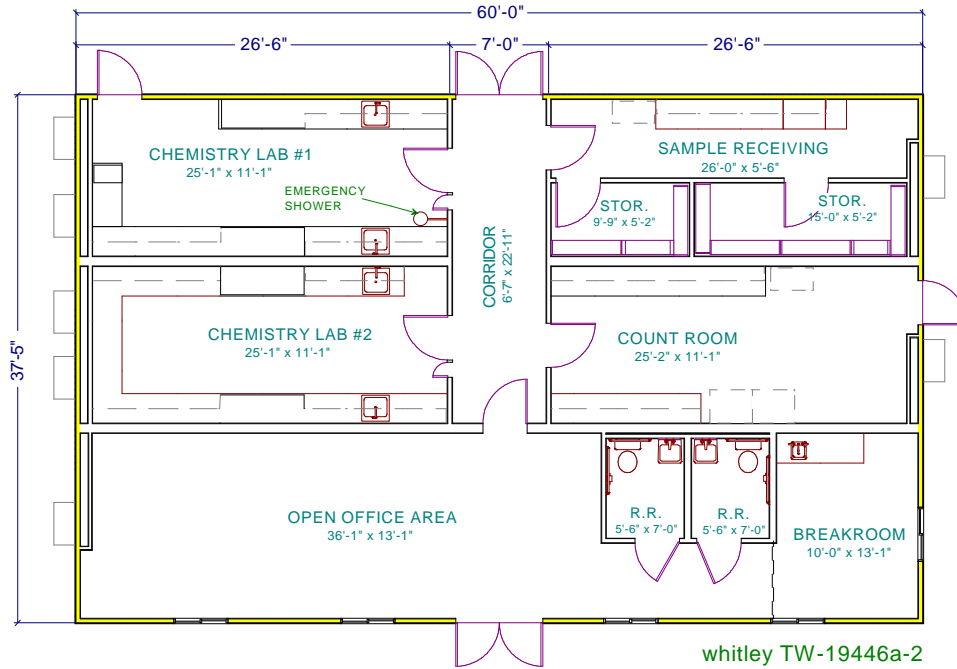

Model TW-19446a-2

LABORATORY BUILDINGS

whitley 12/03

Photos are for illustration - see model # specifications for actual items and finishes..

whitley TW-19446a-2
BUILDING AREA
2245 sq ft

Whitley—Model TW-19446a-2