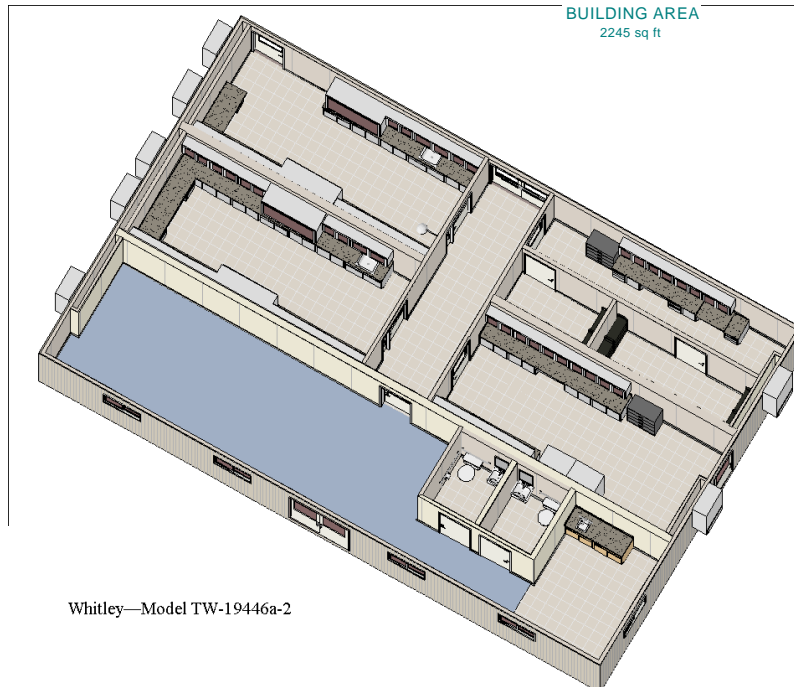

Model TW-19446a-2

LABORATORY BUILDINGS

whitley 12/03

Photos are for illustration - see model # specifications for actual items and finishes..

whitley TW-19446a-2
BUILDING AREA
2245 sq ft

Whitley—Model TW-19446a-2