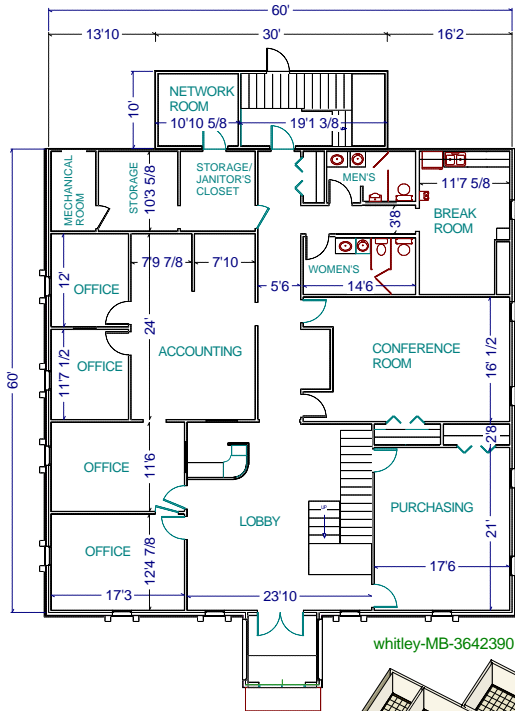

Multi-stories Buildings

Whitley Model MB-3642390 8,000Ft.Sq.

Photos are for illustration - see model # specifications for actual items and finishes..

See our web site
(www.whitleyman.com) for:

- additional floor plans.
- specifications.
- installation information.
- interior and exterior finishes.
- loan calculator.
- photos and floor plans album.
- other information regarding modular buildings.