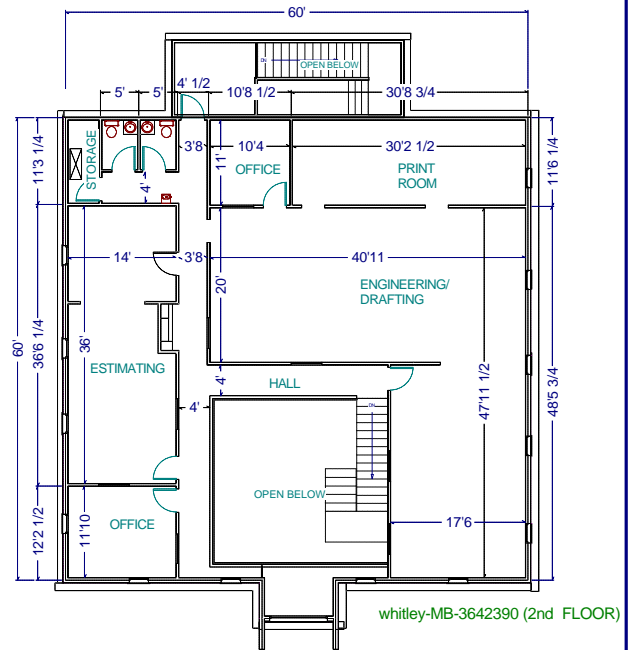

Multi-stories Buildings

Whitley Model MB-3642390 8,000Ft.Sq.

Photos are for illustration - see model # specifications for actual items and finishes..

See our web site
(www.whitleyman.com) for:

- additional floor plans.
- specifications.
- installation information.
- interior and exterior finishes.
- loan calculator.
- photos and floor plans album.
- other information regarding modular buildings.