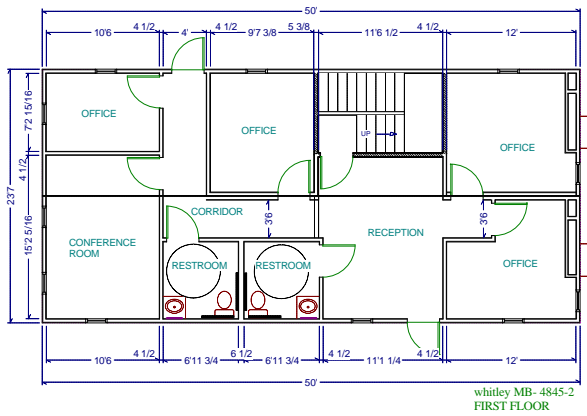

Multi-stories Buildings

Whitley Model MB-4845-2 2,000Ft.Sq.

Photos are for illustration - see model # specifications for actual items and finishes..

See our web site
(www.whitleyman.com) for:

- additional floor plans.
- specifications.
- installation information.
- interior and exterior finishes.
- loan calculator.
- photos and floor plans album.
- other information regarding modular buildings.