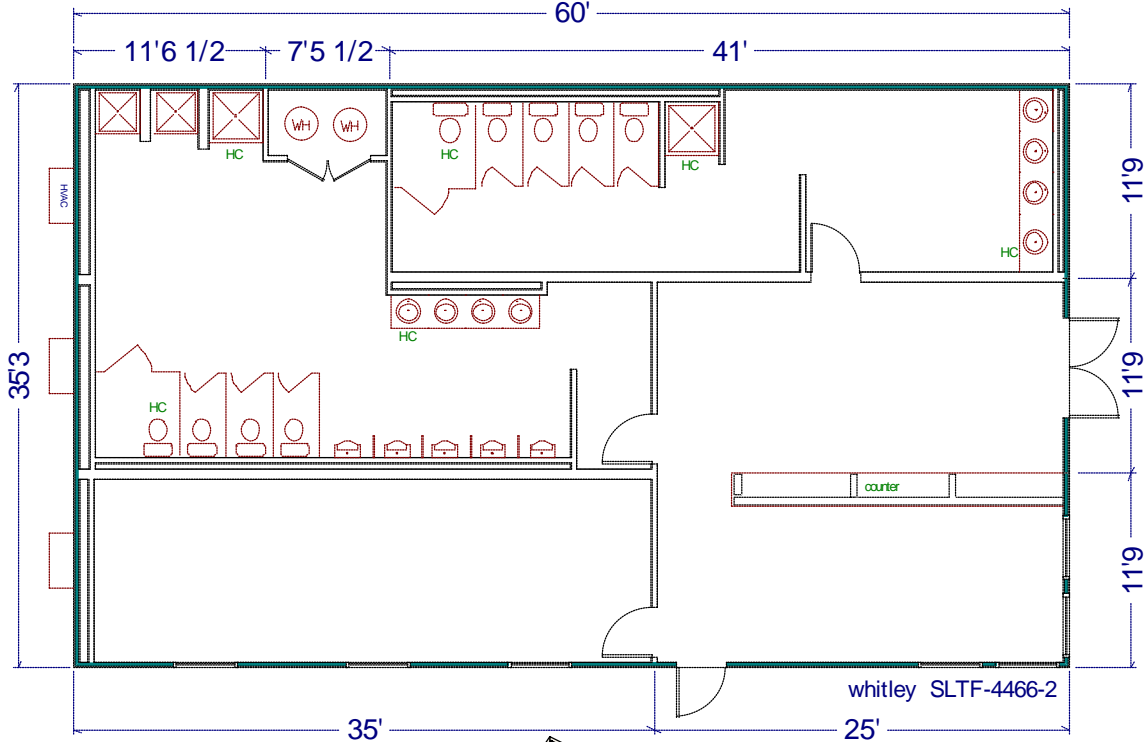

# Shower-Locker-Toilet facilities

## Whitley Model SLTF - 4466-2

Photos are for illustration - see model # specifications for actual items and finishes..

See our web site  
([www.whitleyman.com](http://www.whitleyman.com)) for:

- additional floor plans.
- specifications.
- installation information.
- interior and exterior finishes.
- loan calculator.
- photos and floor plans album.
- other information regarding modular buildings.