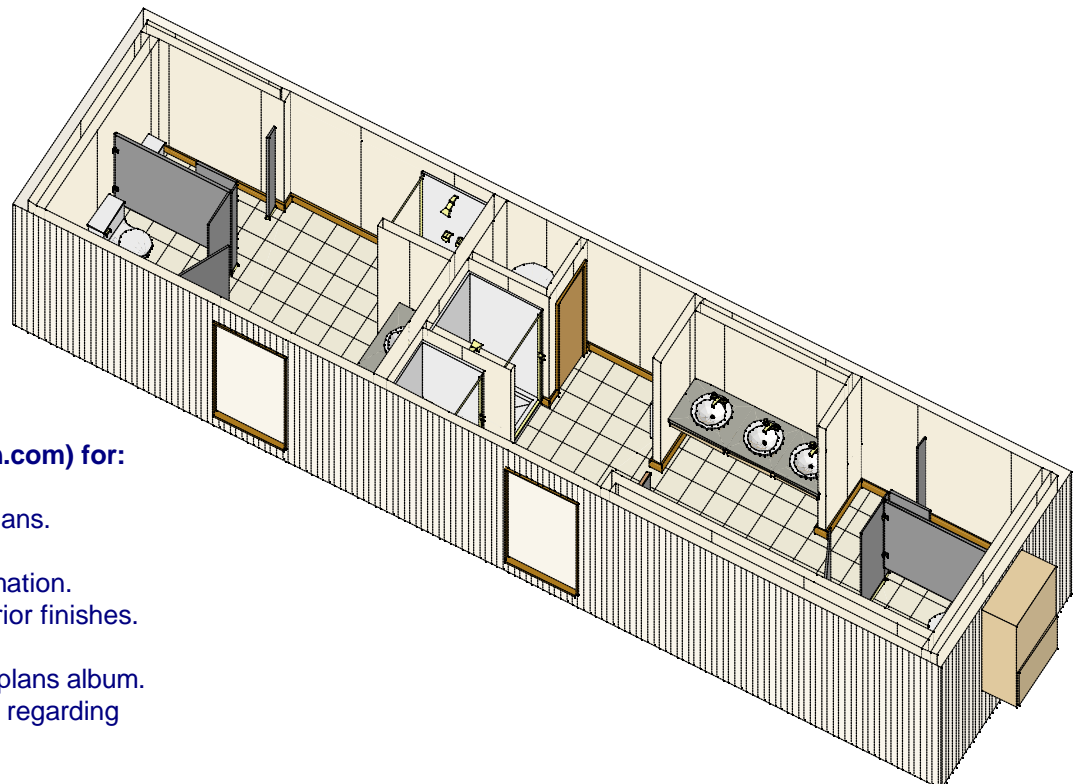

Shower-Locker-Toilet facilities

Whitley Model SLTF - 6493-2

Photos are for illustration - see model # specifications for actual items and finishes..

See our web site
(www.whitleyman.com) for:

- additional floor plans.
- specifications.
- installation information.
- interior and exterior finishes.
- loan calculator.
- photos and floor plans album.
- other information regarding modular buildings.