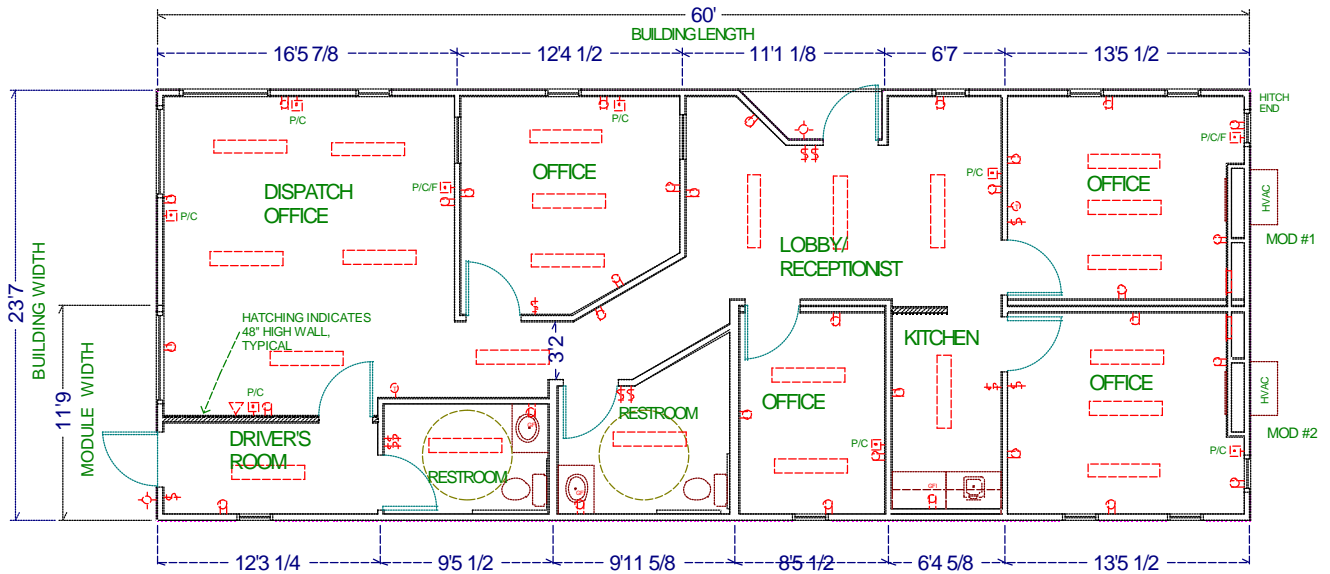

Transportation Centers

Whitley Model DW - 8277-3, 1422 Ft. Sq.

Photos are for illustration - see model # specifications for actual items and finishes..

whitley DW-8277-3

See our web site
(www.whitleyman.com) for:

- additional floor plans.
- specifications.
- installation information.
- interior and exterior finishes.
- loan calculator.
- photos and floor plans album.
- other information regarding modular buildings.