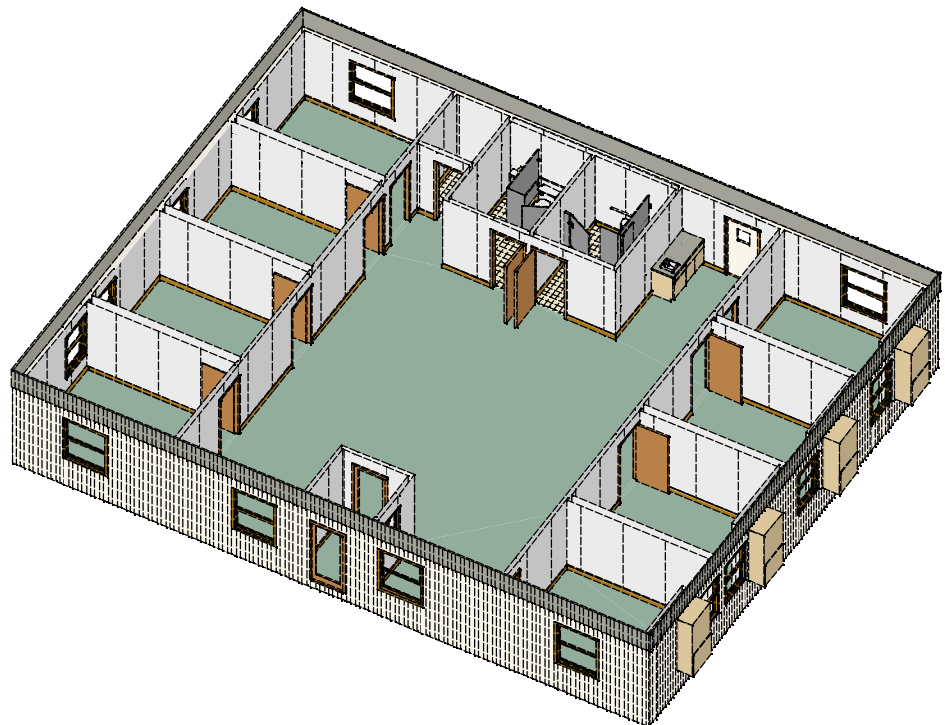

Transportation Centers

Whitley Model MB - 6048, 2835 Ft. Sq.

Photos are for illustration - see model # specifications for actual items and finishes..

See our web site (www.whitleyman.com) for:

- additional floor plans.
- specifications.
- installation information.
- interior and exterior finishes.
- loan calculator.
- photos and floor plans album.
- other information regarding modular buildings.