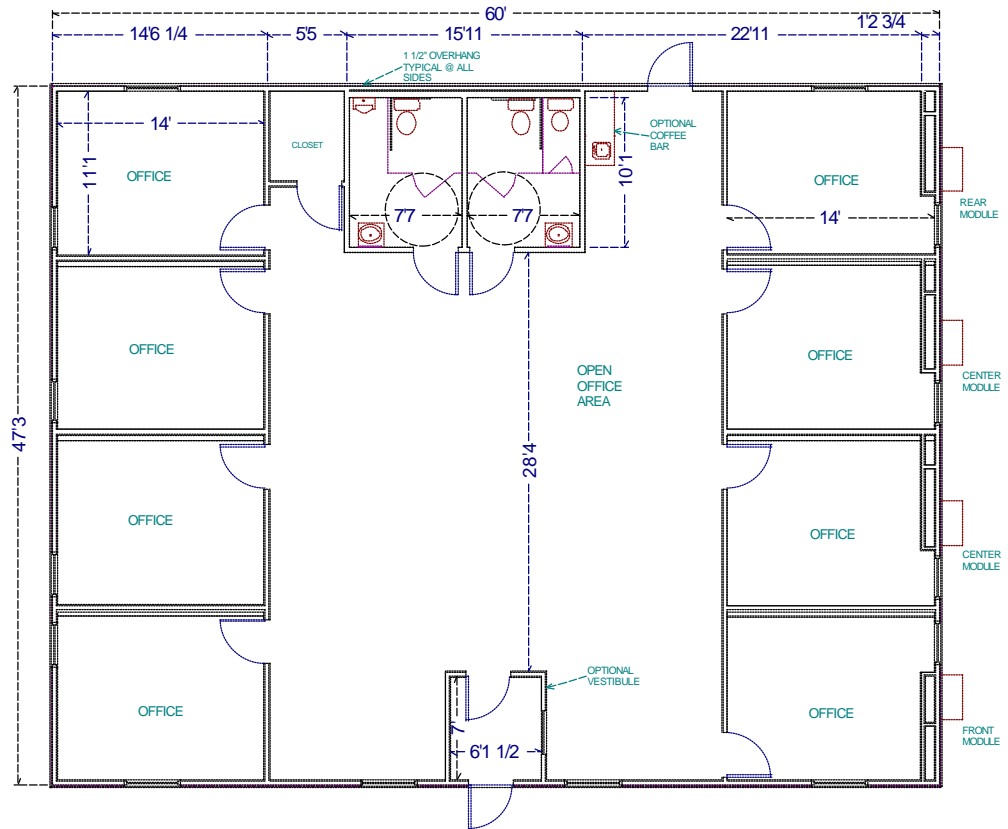

Transportation Centers

Whitley Model MB - 6048, 2835 Ft. Sq.

Photos are for illustration - see model # specifications for actual items and finishes..

See our web site (www.whitleyman.com) for:

- additional floor plans.
- specifications.
- installation information.
- interior and exterior finishes.
- loan calculator.
- photos and floor plans album.
- other information regarding modular buildings.